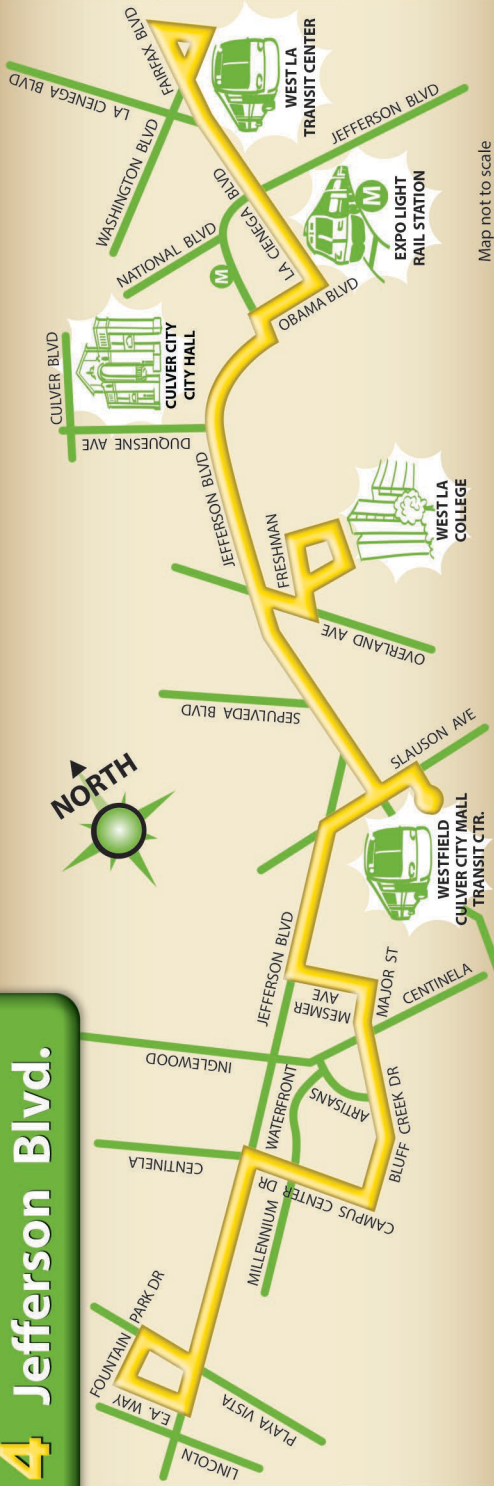

# 4 Jefferson Blvd.

Route Map

Map not to scale

# 4 Jefferson Blvd. Monday - Friday

Lunes - Viernes

EFFECTIVE SEPTEMBER 23, 2024

## Westbound Oeste

West L.A. Transit Center		La Cienega & Obama		West L.A. College Fall/October		Culver City Transit Center		Jefferson & E.A. Way		West L.A. College Fall/October		Culver City Transit Center		Jefferson & E.A. Way	
		Mon-Thurs Lunes - Jueves				Friday Viernes									
6:02AM	6:06AM	-	6:21AM	6:36AM	-	6:21AM	6:36AM								
6:45	6:49	-	7:06	7:21	-	7:06	7:21								
7:25	7:29	7:42AM	7:54	8:09	7:42AM	7:54	8:09								
8:20	8:25	8:40	8:52	9:07	8:40	8:52	9:07								
9:20	9:25	9:38	9:50	10:05	9:38	9:50	10:05								
10:20	10:24	10:37	10:49	11:04	10:37	10:49	11:04								
11:20	11:24	11:37	11:50	12:05PM	11:37	11:50	12:05PM								
<b>12:20PM</b>	<b>12:24PM</b>	<b>12:37PM</b>	<b>12:51PM</b>	<b>1:06</b>	<b>12:37PM</b>	<b>12:51PM</b>	<b>1:06</b>								
<b>1:20</b>	<b>1:24</b>	<b>1:38</b>	<b>1:52</b>	<b>2:07</b>	<b>1:38</b>	<b>1:52</b>	<b>2:07</b>								
<b>2:20</b>	<b>2:24</b>	<b>2:38</b>	<b>2:52</b>	<b>3:07</b>	-	<b>2:47</b>	<b>3:02</b>								
<b>3:20</b>	<b>3:25</b>	<b>3:42</b>	<b>3:56</b>	<b>4:11</b>	-	<b>3:51</b>	<b>4:06</b>								
<b>4:20</b>	<b>4:26</b>	<b>4:43</b>	<b>4:57</b>	<b>5:12</b>	-	<b>4:51</b>	<b>5:06</b>								
<b>5:20</b>	<b>5:27</b>	<b>5:44</b>	<b>5:57</b>	<b>6:12</b>	-	<b>5:51</b>	<b>6:06</b>								
<b>6:20</b>	<b>6:25</b>	<b>6:40</b>	<b>6:53</b>	<b>7:08</b>	-	<b>6:46</b>	<b>7:01</b>								
<b>7:20</b>	<b>7:25</b>	<b>7:36</b>	<b>7:48</b>	<b>8:03</b>	-	<b>7:42</b>	<b>7:57</b>								