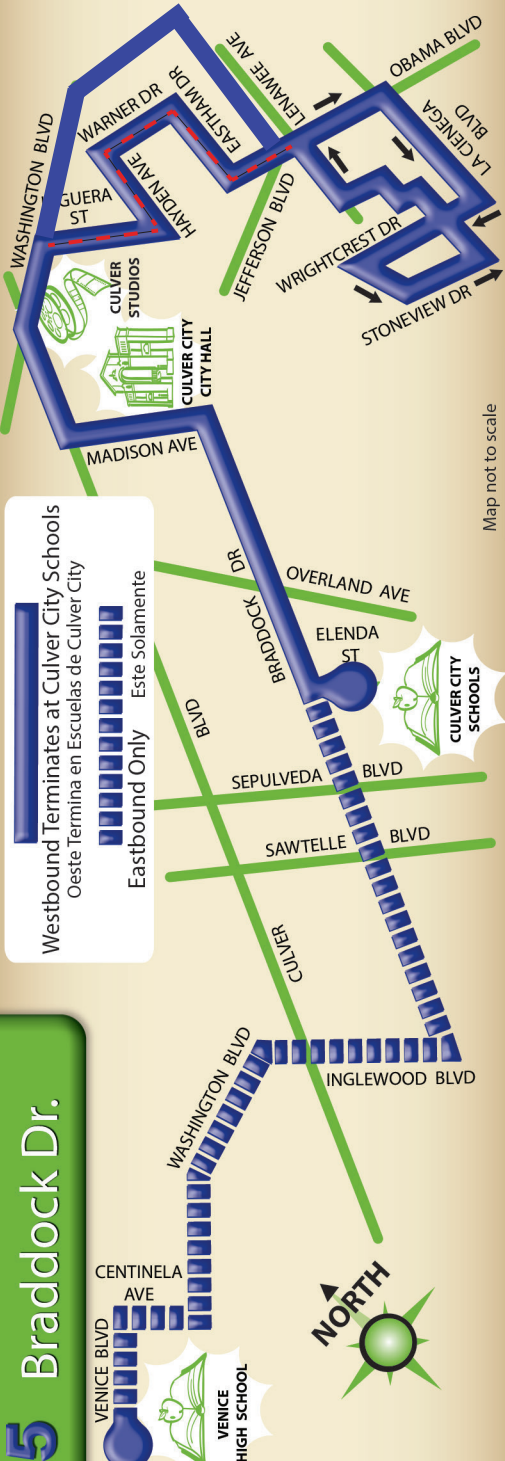

5 Braddock Dr.

5 Braddock Dr. Monday - Friday Lunes - Viernes

Only Operates when School is in Session.
Solamente Opera cuando Escuela esta en Sesión.

Westbound Oeste	
La Cienega & Obama	Washington & Main
Braddock & Overland	Culver City Schools
Washington & Inglewood	
7:32AM	7:45AM
7:54AM	8:00AM
	-

Eastbound Este	
Washington & Lincoln	Venice High School
Washington & Inglewood	Culver City Schools
Braddock & Overland	Washington & Main
Lenaewee & Wrightcrest	
-	1:50PM*
-	2:25PM*
2:42PM◇	3:09PM◇
-	3:50PM‡
3:50PM	4:17PM
-	3:50PM‡
-	3:52PM‡
-	4:00PM‡
-	2:00PM*
-	2:35PM*
-	3:17PM◇
-	3:27PM◇
-	3:00PM‡
-	3:10PM‡
-	4:00PM‡
-	4:10PM‡

Tuesday Only ◇ Wednesday Only *
Monday/Tuesday/Thursday/Friday Only ‡

Service Available on School Days Only.
Servicio Solamente Días de Escuela.

See Line 7 for Alternate Service.
Veá La Línea 7 para Servicio Alternó.