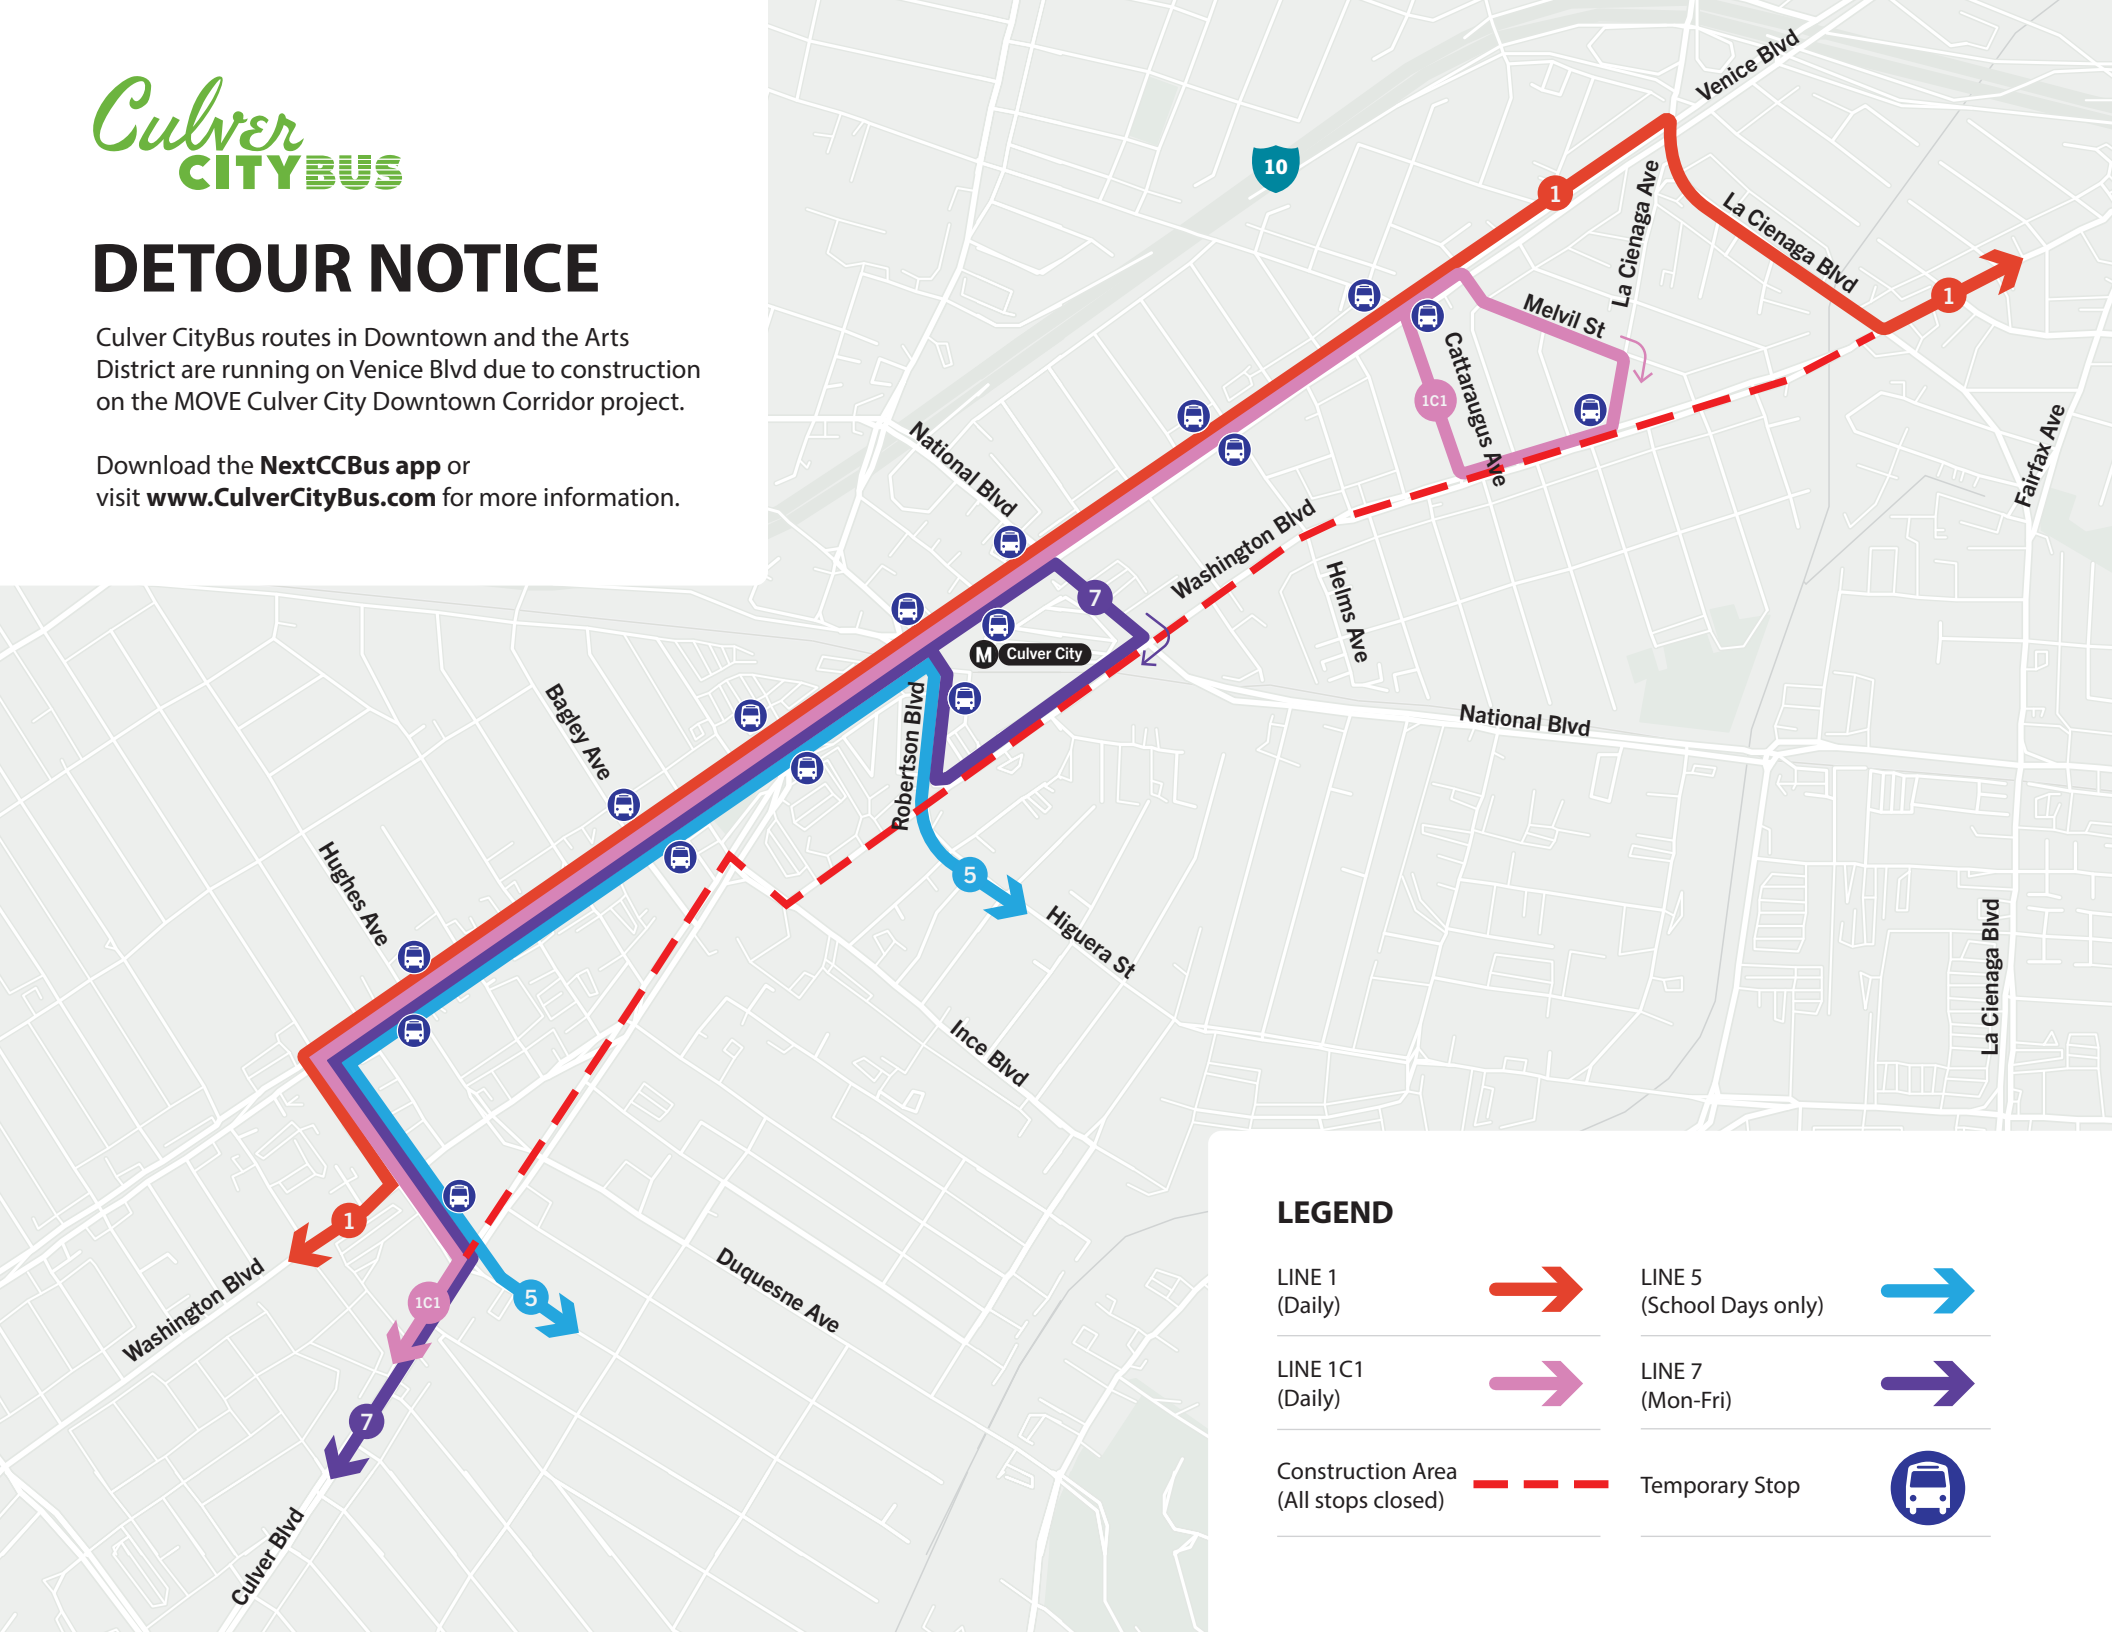

DETOUR NOTICE

Culver CityBus routes in Downtown and the Arts District are running on Venice Blvd due to construction on the MOVE Culver City Downtown Corridor project.

Download the **NextCCBus app** or visit **www.CulverCityBus.com** for more information.

LEGEND

LINE 1
(Daily)

LINE 1C1
(Daily)

Construction Area
(All stops closed)

LINE 5
(School Days only)

LINE 7
(Mon-Fri)

Temporary Stop